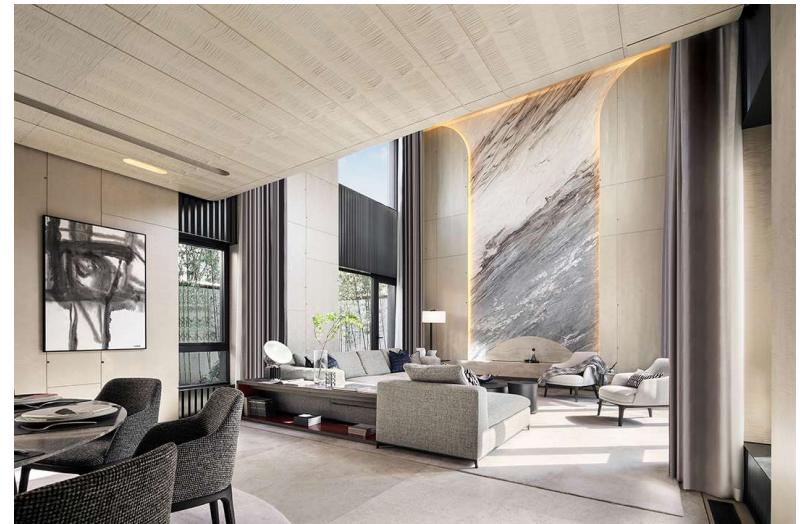

Yue City

Nanjing, Jiangsu, China

Project Category

Office, Mixed-use & Commercial

Client

Hongkong Land

Scope of Work

Others

Completion Year

2020

Contact

Norman Lui

Tel:

(852) 28771233

Email:

normanlui@paldesign.cn

Yue City is Hongkong Land's first joint venture development project in Nanjing, a city rich in history and culture, as it was once the capital city of six ancient dynasties. This urban revitalisation project is situated in a prime location of the Nanjing city centre, adjacent to the Qinhuai River and Nanjing City Wall.